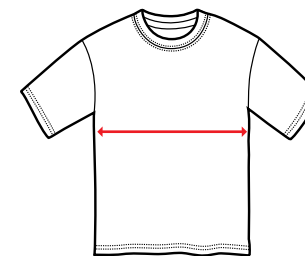

** All measurements are approximate. Size range may vary per style.

Chest Measurement -
Measure 1" below armhole and straight across from side to side. Double measurement for this size guide.