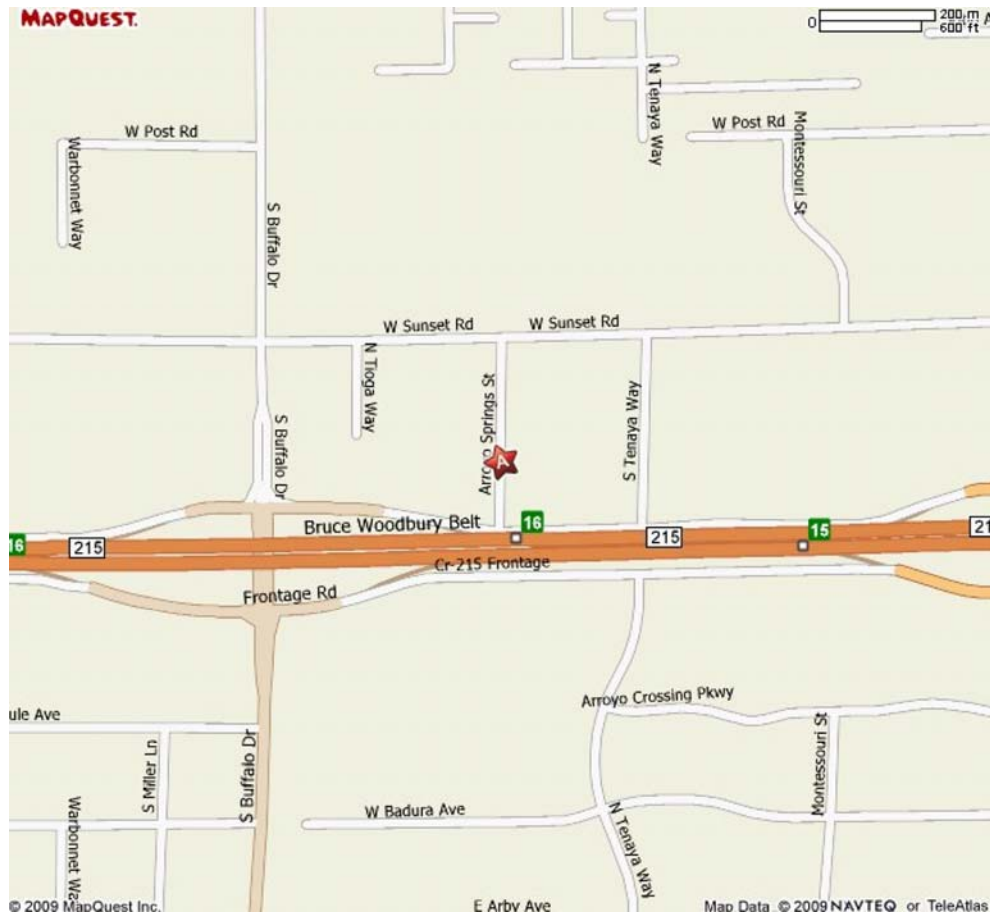

Welcome to Imprints Wholesale

Customer Service
800-634-2945

Directions to: Imprints Wholesale – Las Vegas, NV

6625 Arroyo Springs St., Suite 100
Las Vegas, NV 89113
(702)-896-4666

From McCarran Int'l Airport

Head south on Wayne Newton Blvd.
Take ramp onto Airport Connector S/Paradise Rd.
Follow Paradise Rd.
Take ramp to Los Angeles/Salt Lake City/Las Vegas
Merge onto I-215 W
Continue on County Hwy-215 W
Take Exit 15 toward Rainbow Blvd.
Continue straight onto 215 Beltway Frontage.
Turn right onto S Arroyo Springs St.

From "The Strip"

On Las Vegas Blvd, travel South (towards Hwy-215)
Merge right onto County Hwy-215 W
Take Exit 15 toward Rainbow Blvd.
Continue straight onto 215 Beltway Frontage.
Turn right onto S Arroyo Springs St.

From I-15 (North or South)

Go towards County Hwy-215
Merge onto County Hwy-215 W and head West
Take Exit 15 toward Rainbow Blvd.
Continue straight onto 215 Beltway Frontage.
Turn right onto S Arroyo Springs St.