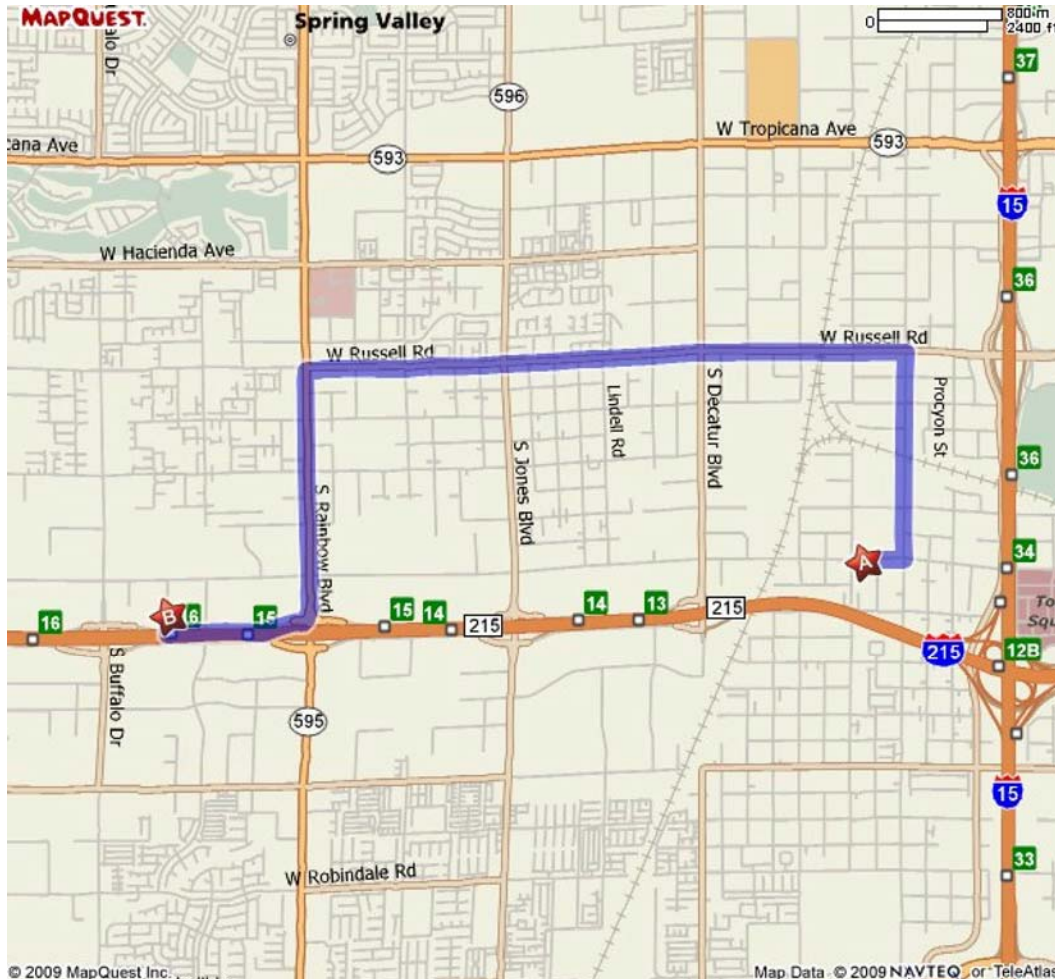

Welcome to Imprints Wholesale

Customer Service
800-634-2945

Directions to: Imprints Wholesale – Las Vegas, NV

6625 Arroyo Springs St., Suite 100
Las Vegas, NV 89113
(702)-896-4666

From our Sunset Road Location

Head east on West Sunset Road toward Schuster St.
Turn left onto S Valley View Blvd.
Turn left onto W Russell Rd.
Turn left onto S Rainbow Blvd/NV-595
Take the County Hwy-215 W ramp.
Take a slight right on 215 Beltway Frontage
Turn right onto S Arroyo Springs St.