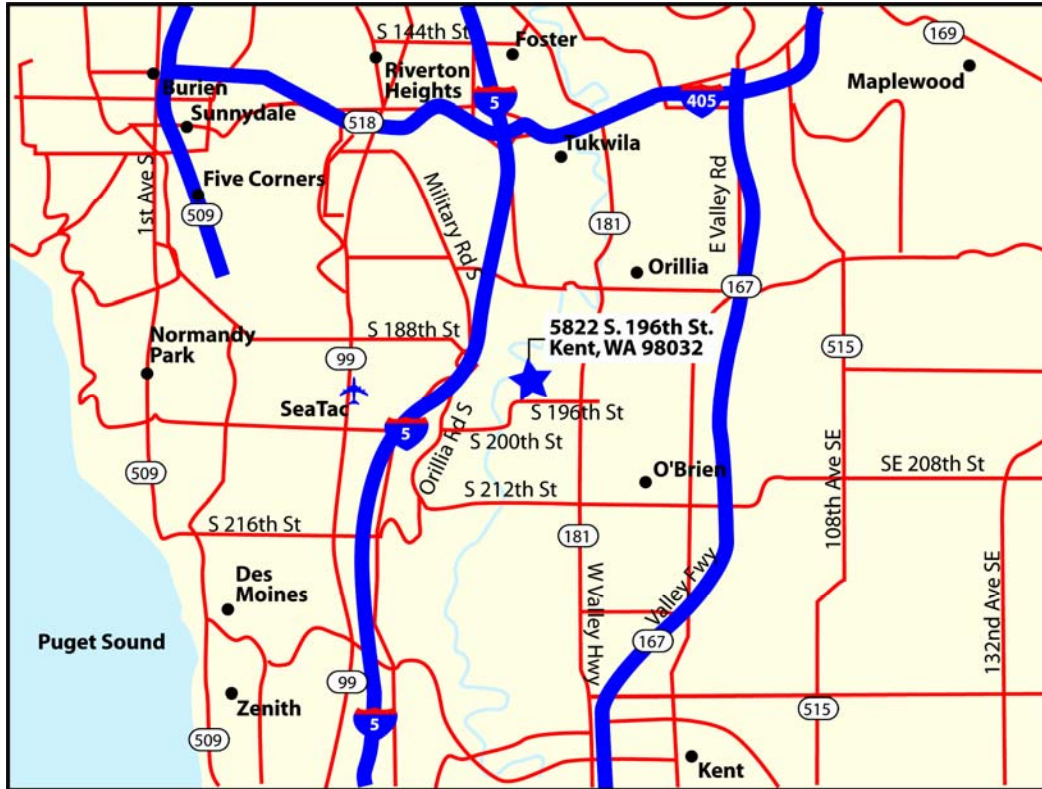

Welcome to Imprints Wholesale

Customer Service
800-634-2945

Directions to: Imprints Wholesale - Seattle

5822 South 196th Street
Kent, WA 98032
(253) 437-1158

From I-5 (North or South)

- Exit# 152 (Orillia Road exit.)
- Go East on Orillia Road into Kent Valley
- Go East (Left) on S. 200th Street
- The Imprints Wholesale building is on the left before 62nd Ave S.

From I-167 (North or South)

- S212th Street exit.
- Go West on 212th Street
- Go North (Right) on 68th Avenue South (West Valley Highway).
- Go West (Left) on S. 196th Street.
- The Imprints Wholesale building is on the Right after 62nd Ave S.

I-405 (North or South)

- Exit# 1 (Interurban Avenue/West Valley Freeway).
- Go South on Interurban
- Go West (Right) on S. 196th Street.
- The Imprints Wholesale building is on the Right after 62nd Ave S.