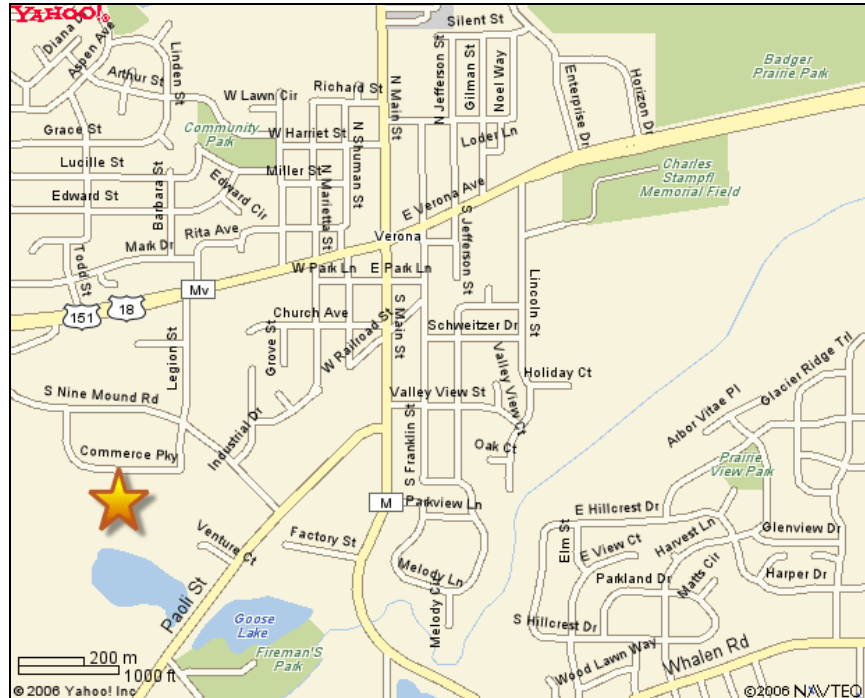

Welcome to Imprints Wholesale

Customer Service
800-634-2945

Directions to: Imprints Wholesale – Verona, WI

515 Commerce Parkway
Verona, WI 53593
(608) 845.5600

From Dane County Regional Airport

- TURN LEFT ON TO HWY 113
- MOVE INTO RIGHT LANE AND EXIT AT ABERG AVENUE
- TURN LEFT ON ABERG AVE AND FOLLOW IT TO HWY 30
- TAKE HWY 30 EAST TO HWY 51/STOUGHTON ROAD
- TAKE HWY 51 SOUTH TO HWY 12/18 WEST (RIGHT TURN)
- TAKE 12/18 WEST TO HWY 18/151 (DODGEVILLE EXIT 258)
- AT BOTTOM OF EXIT RAMP, TURN LEFT
- FOLLOW REMAINING DIRECTIONS BELOW

From Chicago

- TAKE I90 WEST TO MADISON EXIT FOR HWY 12 & 18 WEST **THIS EXISTS TO THE LEFT**
- TAKE 12 & 18 WEST TO HWY 18 & 151 (DODGEVILLE EXIT) EXIT #258
- AT THE BOTTOM OF THE EXIT RAMP, TURN LEFT. FOLLOW THE REMAINING DIRECTIONS BELOW.

From Milwaukee

- TAKE I94 TO MADISON
- EXIT 190 TO JANESVILLE/CHICAGO
- TAKE I90 EAST TO EXIT 142A FOR HWY 12/18 WEST
- TAKE 12/18 WEST TO HWY 18/151 (DODGEVILLE EXIT 258)
- AT BOTTOM OF EXIT RAMP, TURN LEFT
- FOLLOW REMAINING DIRECTIONS BELOW

- TAKE 18/151 SOUTH TO EXIT 81 FOR VERONA AVENUE
- TAKE VERONA AVENUE THROUGH FOUR STOPLIGHTS
- TURN LEFT ON LEGION STREET (ABOUT 4 BLOCKS AFTER 3RD STOPLIGHT)
- GO STRAIGHT THROUGH 4-WAY STOP
- LEGION STREET WILL VEER TO THE RIGHT AND TURN INTO COMMERCE
- IMPRINTS WHOLESALE IS A BLOCK DOWN ON THE LEFT HAND SIDE